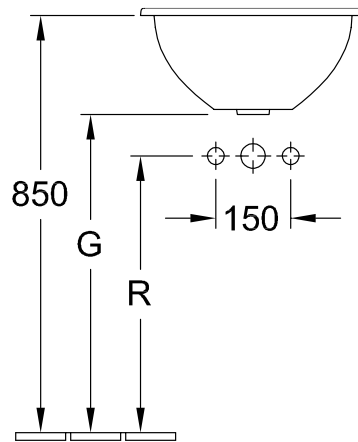

BUILT-IN WASHBASIN LOOP & FRIENDS

PRODUCT INFORMATION

1 . POSITION

Model	614051
Collection	Loop & Friends
PROJECTS	DESIGN
Width	535 mm
Weight	14,7 kg
description	outside surface glazed Sanitary porcelain Also available in CeramicPlus incl. template, incl. extended ball rod for pop-up waste
Tap fitting / Tap hole remark	without tap hole area
Overflow remark	with overflow
material	Sanitary porcelain
Specification texts	Loop & Friends; Built-in washbasin; Sanitary porcelain; Size: Diameter: 535 mm; Round; outside surface glazed; without tap hole area; with overflow; incl. template, incl. extended ball rod for pop-up waste

	A	C	G	K	R
6140 51	535	440	630	267	510
6141 51	535	440	630	267	510
6140 45	450	380	660	225	540
6141 45	450	380	660	225	540
6140 39	390	330	680	195	560
6141 39	390	330	680	195	560
6140 34	345	280	695	170	575
6141 34	345	280	695	170	575