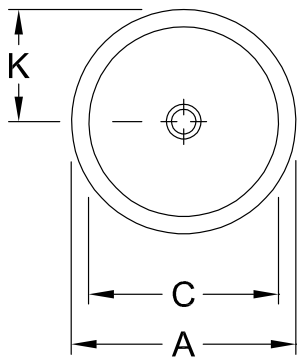

BUILT-IN WASHBASIN LOOP & FRIENDS

PRODUCT INFORMATION

1 . POSITION

Model	614051
Collection	Loop & Friends
PROJECTS	DESIGN
Width	535 mm
Weight	14,7 kg
description	outside surface glazed Sanitary porcelain Also available in CeramicPlus incl. template, incl. extended ball rod for pop-up waste
Tap fitting / Tap hole remark	without tap hole area
Overflow remark	with overflow
material	Sanitary porcelain
Specification texts	Loop & Friends; Built-in washbasin; Sanitary porcelain; Size: Diameter: 535 mm; Round; outside surface glazed; without tap hole area; with overflow; incl. template, incl. extended ball rod for pop-up waste

	A	C	G	K	R
6140 51	535	440	630	267	510
6141 51	535	440	630	267	510
6140 45	450	380	660	225	540
6141 45	450	380	660	225	540
6140 39	390	330	680	195	560
6141 39	390	330	680	195	560
6140 34	345	280	695	170	575
6141 34	345	280	695	170	575